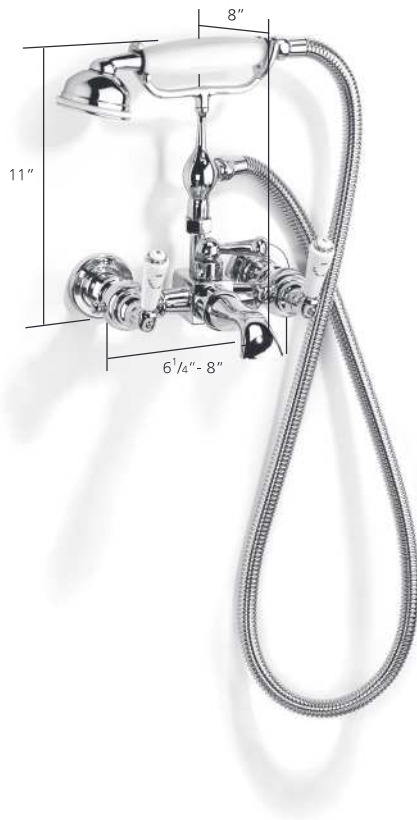

VG34-A

$\frac{3}{4}$ " Wall mounted bathtub filler with hand shower

Finishes:
Feeds:

Chrome, Polished Nickel
 $\frac{3}{4}$ "

UK and Worldwide Customer Service Team:
+44 (0)121 766 4200
www.samuel-heath.co.uk